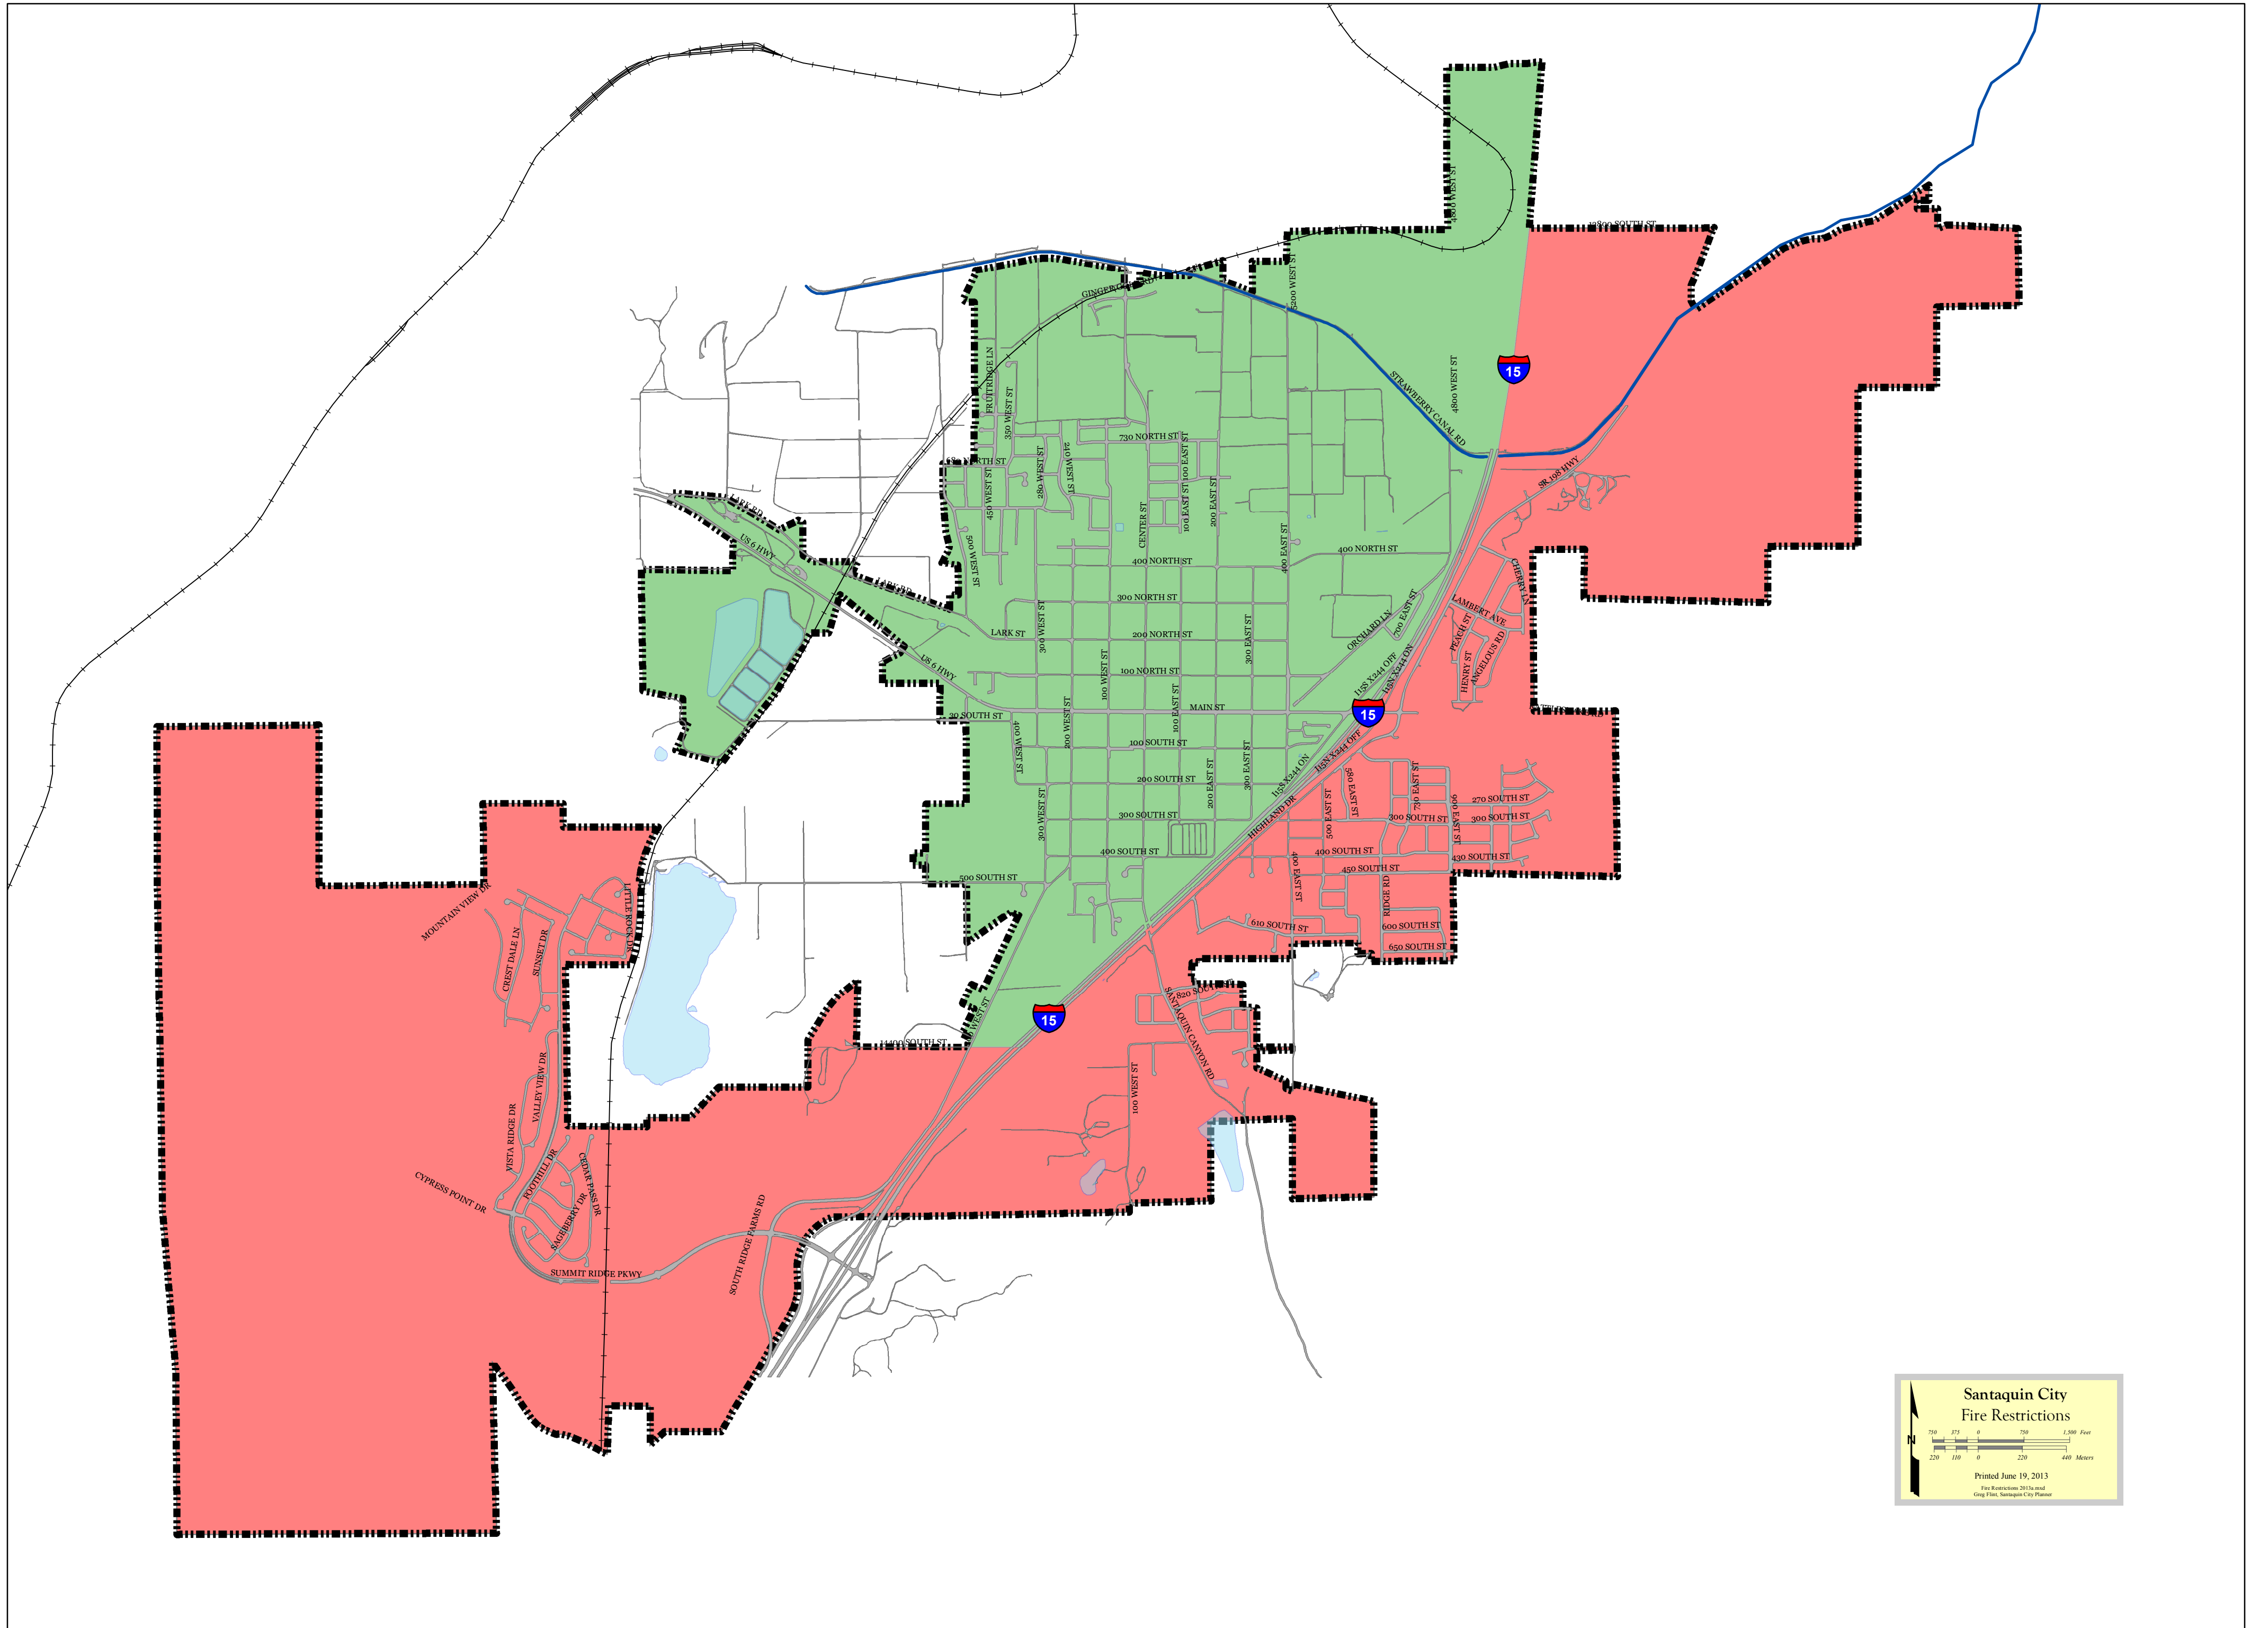

Fire Restrictions 2013

Santaquin City
Fire Restrictions

750 275 0 225 1,500 Feet
200 110 0 220 400 Meters

Printed June 19, 2013
Fire Restrictions 2013.mxd
Greg Felt, Santaquin City Planner